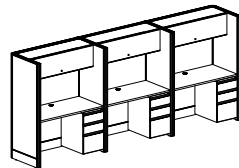

67" H 3-Pod Workstation
4'x2' POWERED Workstations, includes one BBF Pedestal and one 48" Flipper Door per station.
List As Shown ~~$8300~~ **$4809**