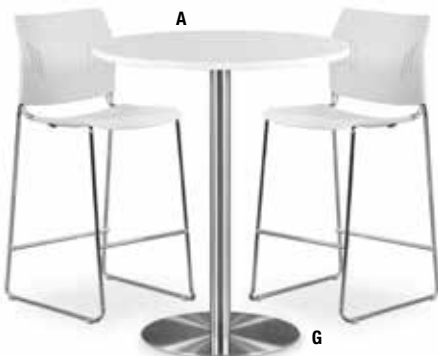

PLT36R, PLTRBPOST41BRU List $797 - ~~$459~~