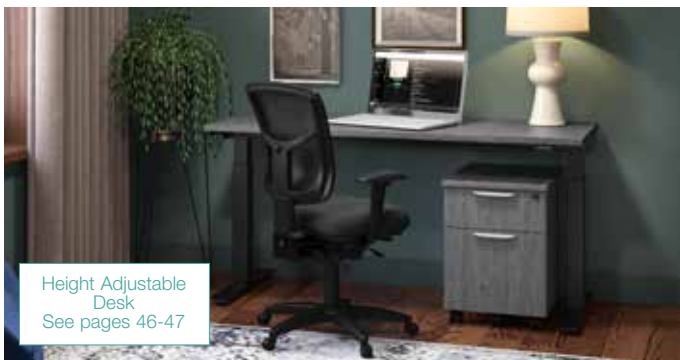

Height Adjustable Desk
See pages 46-47

Shown: PLT2460, PLTEAB4872E3S2MWF24, PL1007 List ~~$1763~~ **$1019**