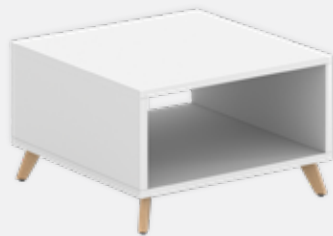

Cube Laminate Coffee Table with Angled Wood Legs

Model No. PL9997/PLTAWRLEG
30"W x 30"D x 18.5"H
Stocked in Modern Walnut, Cherry, Aspen, White, Espresso, Newport Gray & Silver Birch with Natural, Newport Gray & Modern Walnut legs. List $415 ~~$239~~