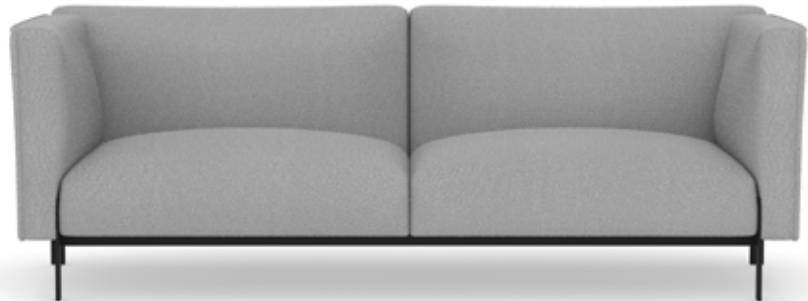

Arlo Reception Seating

The perfect complement to the contemporary work space or home. Arlo features a wide open architecture and outstanding comfort. Heavy duty spring construction. Stocked in Light Grey Premium Fabric.

Sofa	67331	82"W x 32.5"D x 29"H	List: ~~$2200~~ $1279
Club Chair	67311	37"W x 32.5"D x 29"H	List: ~~$1175~~ $679

Designer Fabric Light Grey

Rod Base Coffee Tables

Round Laminate Coffee Table with Black Steel Rod Base

Model No. PLT30R/PLTWMBASE3030BLK
30"D x 16"H. Laminate Top with Black Metal Base. Stocked in Aspen, Cherry, Modern Walnut, White, Espresso, Newport Gray, Maple* and Silver Birch. List ~~$356~~ **$209**

Rectangular Laminate Coffee Table with Black Steel Rod Base

Model No. PLT2448/PLTWMBASE2448BL
24"D x 48"W x 16"H. Laminate Top with Black Metal Base. Stocked in Aspen, Cherry, Modern Walnut, White, Espresso, Newport Gray, Maple* and Silver Birch. List ~~$464~~ **$269**

Available Finishes

*Maple - please call for availability.