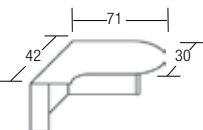

1. **Bullet w/ Corner Ext.**
   PL133L/MS725 (shown) or R
   71"W x 30"/42"D List ~~$855~~ **$499**