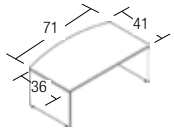

1. **Bow Front Desk Shell**
   PL189 - 71"W x 36/41"D List ~~$568~~ **$329**
   PL187 - 66"W x 30/36"D List ~~$563~~ **$329**