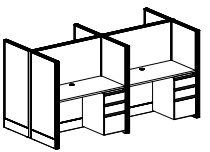

53" H 4-Pod Workstation
4'x2' NON-Powered Workstations, includes a BBF and FF Pedestal per station.
List As Shown ~~$6415~~ **$3719**