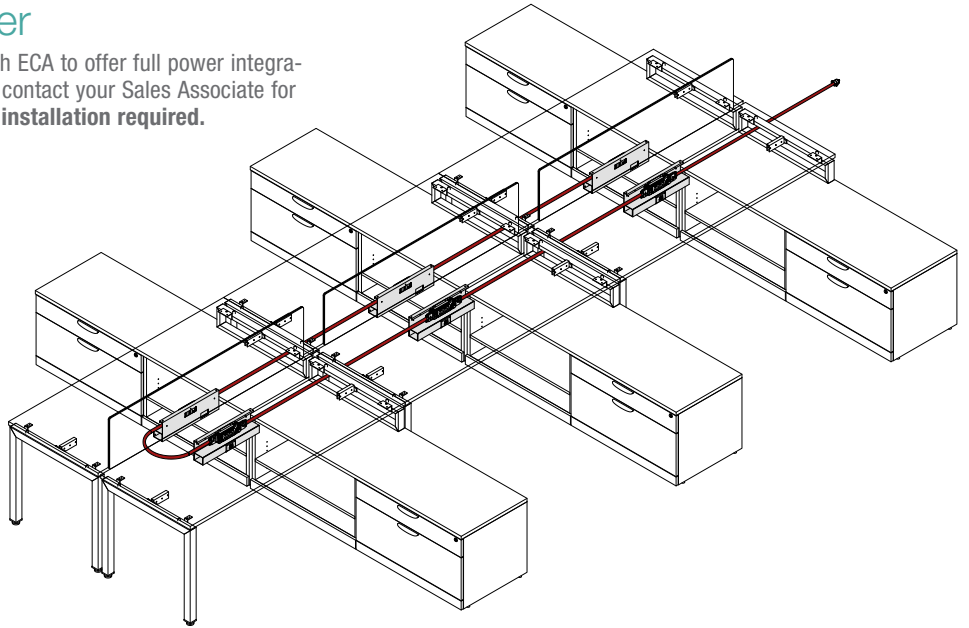

Elements Series Power

Performance Furnishings has partnered with ECA to offer full power integration to all Performance desk series. Please contact your Sales Associate for more information or a quote. **Professional installation required.**

Power Block with Receptacles		List
ECA84AA	Double Sided Power Block with Mounting Bracket	~~$105~~ $61
ECA84S1BL150	Receptacle 1	~~$30~~ $17
ECA84S2BL150	Receptacle 2	~~$30~~ $17
ECA84S4BL150	Receptacle 4	~~$30~~ $17
ECA84SIGOR150	Isolated Ground Receptacle 3	~~$34~~ $20
ECA8SR	Receptacle Removal Tool	~~$11~~ $6

Starter Harnesses		List
ECA84SB272	Hardwire Starter Harness 72"	~~$317~~ $179
ECA84SB2144	Hardwire Starter Harness 144"	~~$504~~ $289
ECA84FM24	Female/Male Jumper 8 Wire, 4 Circuit System. Must be hardwired by a Licensed Electrician.	~~$225~~ $129

Harnesses		List
ECA84FF23	Harness - 23"	~~$223~~ $129
ECA84FF35	Harness - 35"	~~$251~~ $149
ECA84FF41	Harness - 41"	~~$266~~ $149
ECA84FF53	Harness - 53"	~~$302~~ $179
ECA84FF64	Harness - 64"	~~$331~~ $189
ECA84FF71	Harness - 71"	~~$344~~ $199

Other sizes available by special order, please call for more information.

Wire Rack		List
PLTWSINGLE24BLACK		~~$28~~ $28
PLTWTDOUBLE24BLACK		~~$65~~ $38

Under Desk Cord Manager		List
PLTPWM18-BLK	18"	~~$32~~ $19

Metal Channel		List
PLTPC18BLACK		~~$80~~ $46

Accommodates your own power source or ECA UTD Series

Data Plates		List
ECAABLAB RJ11/RJ45		~~$209~~ $119
ECAABLBB with 2 RJ45		~~$274~~ $159

Call for availability