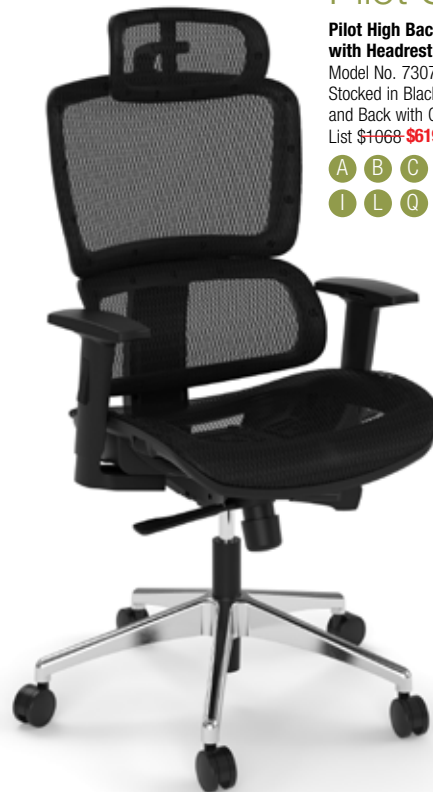

A B C D E
I O Q S

Pilot Series

**Pilot High Back
with Headrest**
Model No. 7307
Stocked in Black Mesh Seat
and Back with Chrome Base.
List ~~\$1068~~ **\$619**

A B C D E
I L Q S

COOLMESH PRO

**P PERFORMANCE
FURNISHINGS**