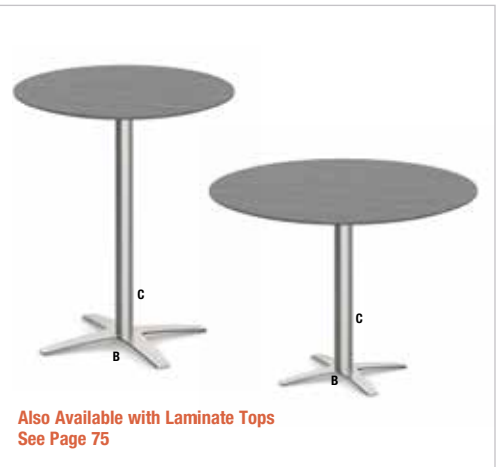

Also Available with Laminate Tops
See Page 75

A. Round Clear Glass Table Tops with Post Adapter

PLT24RCLEAR 24" Round Top List ~~$363~~ **$209**
PLT36RCLEAR 36" Round Top List ~~$489~~ **$279**

B. 4-Prong Brushed Steel Heavy Duty Bases with Top Mount Plate

PLTXBBASE23BRU 23" Spread List ~~$479~~ **$279**
for use with 24" round top
PLTXBBASE30BRU 30" Spread List ~~$579~~ **$339**
for use with 36" round top

C. Brushed Steel Table Posts

For use with 23" spread or 30" spread 4-Prong
Brushed Steel Heavy Duty Bases

PLTXBPOST19BRU 19.5" H List ~~$142~~ **$79**
PLTXBPOST28BRU 28.5" H List ~~$165~~ **$99**
PLTXBPOST41BRU 41.5" H List ~~$232~~ **$129**