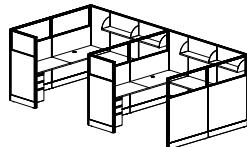

67" H 2-Pod Workstation
8'x8' NON-Powered Workstations, includes Partial-Glazed Panels, a BBF & FF Pedestal, and two 36" shelves per station.
List As Shown ~~$15,004~~ **$8749**