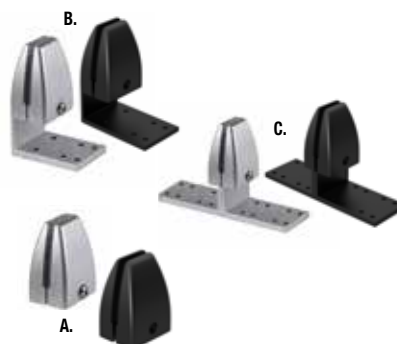

Available in Lime Green, Sky Blue, Red, Orange & Gray

Panel Mounting Brackets

To be used with 1" thick worksurfaces. Available in Silver or Black.

- | | | |
|---|--|-----------------------------|
| A. PLTSDTM | Universal Desk Mount Screen Bracket (pair) | \$63 \$37 |
| Can be mounted in any position, above or below worksurface | | |
| B. PLTSBUDMSGSL | Edge Mount Screen Bracket (pair) | \$81 \$47 |
| Can be used above or below worksurface | | |
| C. PLTSBUDMDUAL | Dual Desk Mount Screen Bracket (pair) | \$81 \$47 |
| To be used for a single privacy panel between two shared worksurfaces | | |