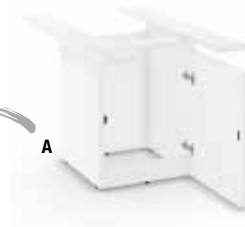

FEATURES

- Wood construction with laminate finish
- Basic concept at fantastic value
- Enduring quality and beauty

ATTRACTIVE AND DURABLE laminate surfaces with PVC Tough Edge detail make these conference tables perfect for any application. Standard 29.5"H.

Cube Base Conference Table
CUBSQ2139N(2) List ~~$1448~~ **$839**

Available Square Top & Cube Base Finishes

A. Square Laminate Conference Table with Cube Base

Model #	Description	List
CUBSQ2139N	48"W x 48"D	~~$724~~ $419

B. Boat Shaped Laminate Conference Tables with Cube Bases

Model #	Description	List
CUBBS4236N	95"W x 33-44"D	~~$1154~~ $669
CUBBS4237N	120"W x 33-48"D	~~$1550~~ $899
CUBBS4238N	144"W x 33-48"D	~~$2051~~ $1189
CUBBS4168N	168"W x 33-48"D	~~$2267~~ $1309
CUBBS4192N	192"W x 33-48"D	~~$2774~~ $1609
CUBBS4216N	216"W x 33-48"D	~~$2990~~ $1729
CUBBS4240N	240"W x 33-48"D	~~$3490~~ $2019

Available Boat Shape Top Finishes