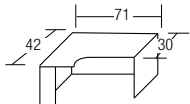

1. **Desk Shell w/Corner Ext.**
   PL178 L (shown) or R
   71"W x 30"x 42"D List ~~$834~~ **$479**