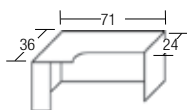

1. **Credenza w/Corner Ext.**
   PL182 L (shown) or R
   71"W x 24/36"D List ~~$570~~ **$329**
   PL181 L (shown) or R
   66"W x 24/36"D List ~~$541~~ **$309**