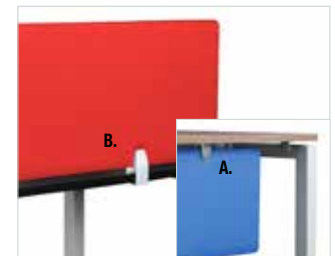

Fabric Privacy Dividers

Can be mounted above or below worksurface

PLTFFP1542	42"W x 15"H	~~$130~~ $79
PLTFFP1548	48"W x 15"H	~~$151~~ $89
PLTFFP1554	54"W x 15"H	~~$173~~ $99

Available in Lime Green, Sky Blue, Red, Orange & Gray

Panel Mounting Brackets

To be used with 1" thick worksurfaces. Available in Silver or Black.

A. PLTSDTM	Universal Desk Mount Screen Bracket (pair)	~~$63~~ $37
Can be mounted in any position, above or below worksurface		
B. PLTSBUDMSGSL	Edge Mount Screen Bracket (pair)	~~$81~~ $47
Can be used above or below worksurface		
C. PLTSBUDMDUAL	Dual Desk Mount Screen Bracket (pair)	~~$81~~ $47
To be used for a single privacy panel between two shared worksurfaces