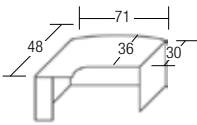

1. **Bow Front w/Corner Ext.**
   PL177 L (shown) or R
   71"W x 30"/36"/48"D List ~~$834~~ **$479**