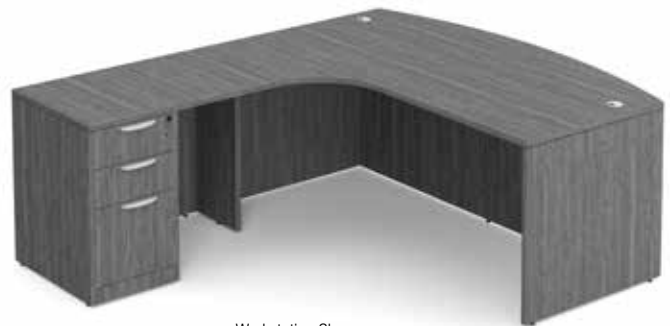

Workstation Shown:
PL177L/R, PL179, PL166
List-~~$1585~~ **$919**